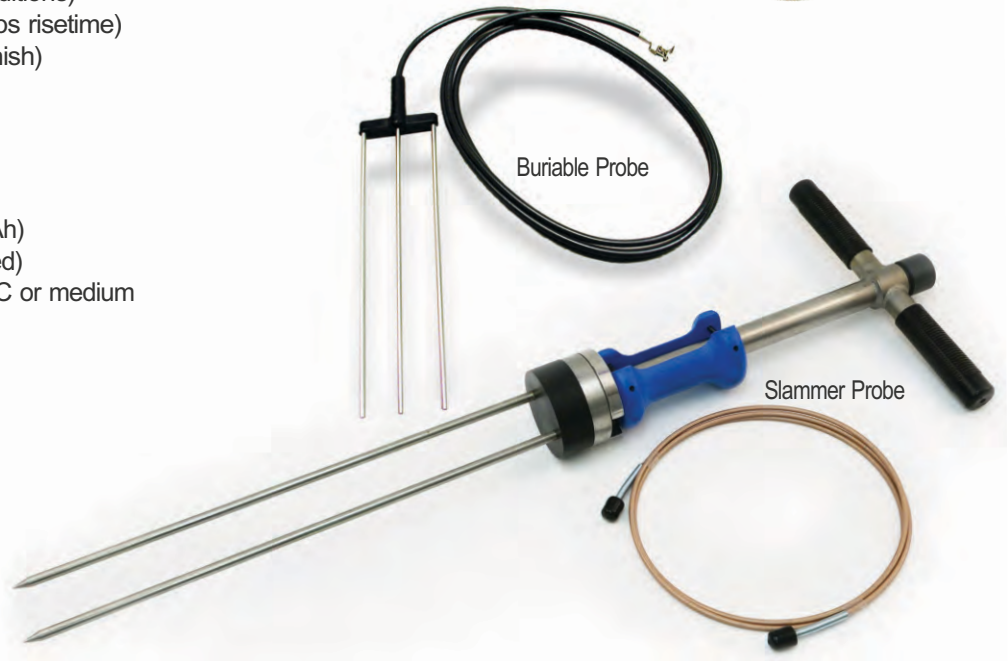

The new Handi-TRASE price is also about half the price of our original TRASE systems!

ask for a quote today!
bilkim@bilmar.com.tr

The tiny Handi-TRASE is BIG on features.

- Easy to operate, user friendly software application
- Measure moisture from 0 to 100% with +/- 2% accuracy
- Accurately measures in high salinity & high EC soils where most meters fail
- GPS data & mapping: Smart Farm capable
- True TDR analysis with graphs
- Measurement time as little as 4 seconds
- Robust & versatile probes suitable for any type of soil
- Several days of battery life, hundreds of readings

new

Handi-TRASE TDR

6085

Universal TDR

Handi-TRASE TDR

System Features

- Compatible with all standard Soilmoisture waveguides (Burable, Slammer and Standard Connector types)
- Automatic GPS Location tagging (user enabled)
- Export data via email, USB, USB-Ethernet, Bluetooth or WiFi
- Accuracy +/- 2% or better (full scale 0-100% volumetric water content)
- TDR graphic waveform analysis
- Cable measurements (up to 250 feet)
- Sampling rate as fast as 10 ps
- Create Site Location tags for any or all of your measurements
- Editable journal entries for measurements, even days later
- Built in camera (to help document site conditions)
- Strong measurement pulse (1 VPP, <130 ps risetime)
- User selectable language (English or Spanish)

System Accessories

- External solar panel/battery pack (20,000 mAh)
- Portable wireless direct printer (no PC needed)
- Specialized waveguides for unique length, EC or medium
- Waveguide lengths from 8 cm to 60 cm